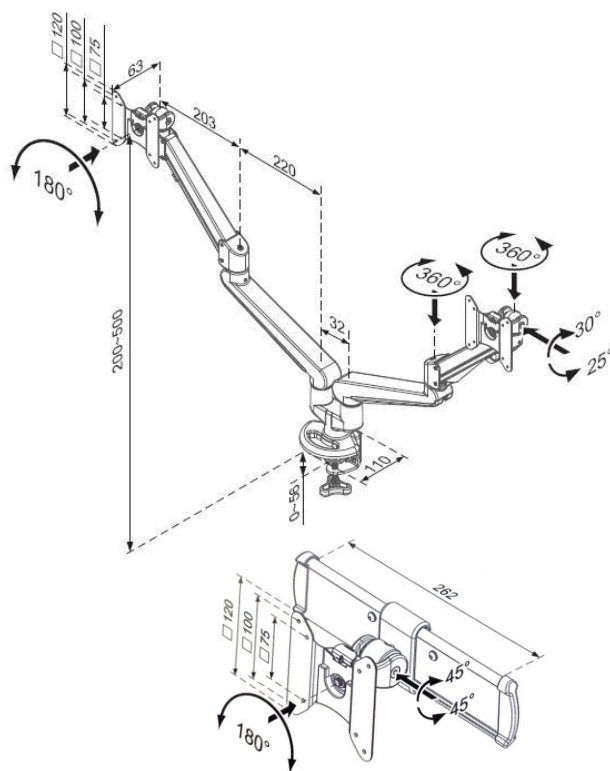

Ascend Dual Gas Arm with Adjuster and Baby-c Clamp

Product Specification

Product code	CMS2638C-ED & CMS2483 – SILVER
*Weight capacity	From 3 – 8kg per arm
**Maximum Screen Size	42"
Height adjustment range	200mm – 500mm from desktop
Max forward extension	486mm
Width adjuster	262mm
VESA	75mm & 100mm VESA compliant
Movement	Height adjustment, tilt, swivel, rotation and reach

*Capacity may be reduced if monitor size is greater than 26" or depth is greater than 5.5cm

**Subject to weight being within range & VESA 75 x 75mm or 100 x 100mm, please refer to our measurements / line drawings and check with screen manufacturers measurements including bezel

Additional Information

Baby-c clamp for 16mm to 30mm desktops

Integral cable management

2 screen gas assisted height adjustment

Lockable quick release VESA function

180° anti rotation feature

Over 90% of the aluminium alloy content is recycled